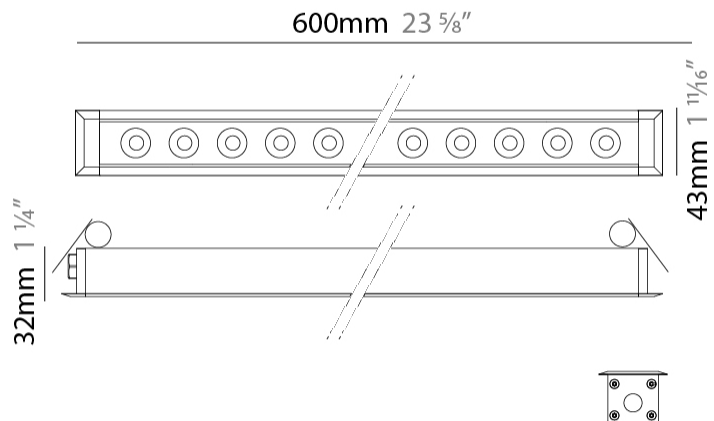

1. To build a product code in our configurator select the specify button on the base model # product page
2. To build a manual product code on this datasheet choose from the options listed below in blue font and add the suffix to the base model #

GENERAL

Series: Mini Corniche
Brand: Platek
Division: Exterior
Mounting Type: Recessed
Mounting Location: Ceiling
Subcategory: Downlight

PHYSICAL

Shape: Rectangle
Length (mm): 620
Length (in): 24 ³/₈
Width (mm): 43
Width (in): 1 ⁵/₈
Height (mm): 32
Height (in): 1 ¹/₄
Ceiling Thickness (mm): 2 - 13
Ceiling Thickness (in): 1/16 - 1/2
Light Distribution: Downlight
Weight (kg): 1.3
Weight (lbs): 2.8
Diffuser: Clear tempered glass
Gasket: Gore-Tex valve to prevent condensation
Fixture Finish: [BLK](#) / [WHI](#) / [GRY](#) / [COR](#) / [ANT](#) / [BRZ](#)
Fixture Material: Extruded Aluminum
Cut-out Measurements: 36mm / 1 7/16" x 610mm / 24"

ELECTRICAL

Lamp Type: LED
Total Output Wattage (W): 23
Dimming: Bluetooth technology or DMX
Control Gear: DMX
Driver Included: No
Driver Location: Remote
Driver Type: Constant Current - Universal
Driver Class: Class 2
Input Voltage (V): 120 - 277
Constant Current (MA): 500

LED

Color Temperature (°K): RGBW
CRI: >80 CRI
Lamp Life (hrs): 60000
Special LEDs offerings: RGBW

OPTICAL

Optic°: [26](#) / [40](#) / [ELL](#)

RATINGS AND CERTIFICATIONS

Certified By: Certified for North American Standards
IP rating: IP65
IK Rating: IK07
Bug Rating: B1 U0 G0